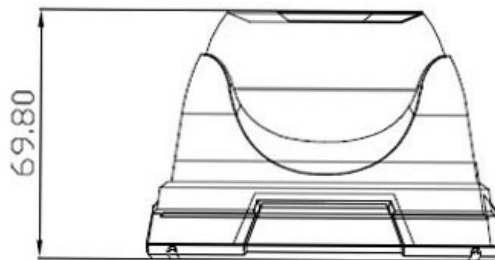

CP- GTC-D20L2-V3

2 MP Astra HD IR Dome Camera - 20 Mtr.

Astra HD camera

Main Features

- 1/2.7" 2 MP HQIS Pro Image Sensor
- 25/30fps@ 2 MP
- Day/Night (ICR), AWB, AGC, BLC
- Plug-n-Play HD/SD Camera
- 3.6 mm Lens
- Equipped with fine IR LEDs for clearer night vision
- IR Range of 20 Mtr.
- Compatible with HDx, AHD, HDCVI, CVBS & HDTVI DVRs

*Product casing and specifications are subject to change without prior notice

CP- GTC-D20L2-V3

2 MP Astra HD IR Dome Camera - 20 Mtr.

Astra HD
camera

Feature

Image Sensor
Minimum Illumination
Shutter Speed
White Balance
Gain Control (AGC)
Lens
Back Light Compensation
S/N Ratio
Video Output
Resolution
ICR
OSD
IR
No. of IR LEDs
Operating Temperature
Humidity
Power Source
Power Consumption
Dimension
Weight

Specification

1/2.7" 2 MP HQIS Pro Image Sensor
Color(0.1Lux),White and Black (0.01Lux IR LED On)
1/50s(1/60s)-1/100,000s (Auto/Fixed)
Auto
Auto
3.6mm
Auto
≥52dB
1.0Vp-p Composite Output (75Ω / BNC), HD-AHD(1080P)\ HD-TVI(1080P)\ HD-CVI(1080P)\ CVBS
2 MP @ 25fps
Support
Support
IR Range of 20 Mtr.
12pcs
-20°C~+50°C
10% ~ 90% (humidity)
DC12V(+/-10%)
0.4W(2.5W after IR LED Powered on)
99.85mm x 99.85mm x 69.80mm
0.15Kg.