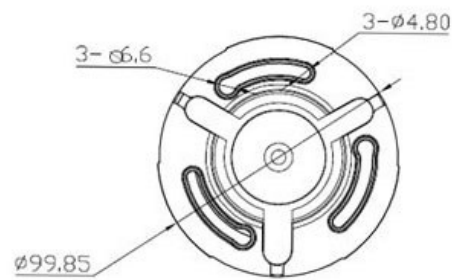

CP- GTC-D20L2-V3

2 MP Astra HD IR Dome Camera - 20 Mtr.

Astra HD camera

Main Features

- 1/2.7" 2 MP HQIS Pro Image Sensor
- 25/30fps@ 2 MP
- Day/Night (ICR), AWB, AGC, BLC
- Plug-n-Play HD/SD Camera
- 3.6 mm Lens
- Equipped with fine IR LEDs for clearer night vision
- IR Range of 20 Mtr.
- Compatible with HDx, AHD, HDCVI, CVBS & HDTVI DVRs

*Product casing and specifications are subject to change without prior notice

CP- GTC-D20L2-V3

2 MP Astra HD IR Dome Camera - 20 Mtr.

Astra HD
camera

Feature

Image Sensor
Minimum Illumination
Shutter Speed
White Balance
Gain Control (AGC)
Lens
Back Light Compensation
S/N Ratio
Video Output
Resolution
ICR
OSD
IR
No. of IR LEDs
Operating Temperature
Humidity
Power Source
Power Consumption
Dimension
Weight

Specification

1/2.7" 2 MP HQIS Pro Image Sensor
Color(0.1Lux),White and Black (0.01Lux IR LED On)
1/50s(1/60s)-1/100,000s (Auto/Fixed)
Auto
Auto
3.6mm
Auto
≥52dB
1.0Vp-p Composite Output (75Ω / BNC), HD-AHD(1080P)\ HD-TVI(1080P)\ HD-CVI(1080P)\ CVBS
2 MP @ 25fps
Support
Support
IR Range of 20 Mtr.
12pcs
-20°C~+50°C
10% ~ 90% (humidity)
DC12V(+/-10%)
0.4W(2.5W after IR LED Powered on)
99.85mm x 99.85mm x 69.80mm
0.15Kg.